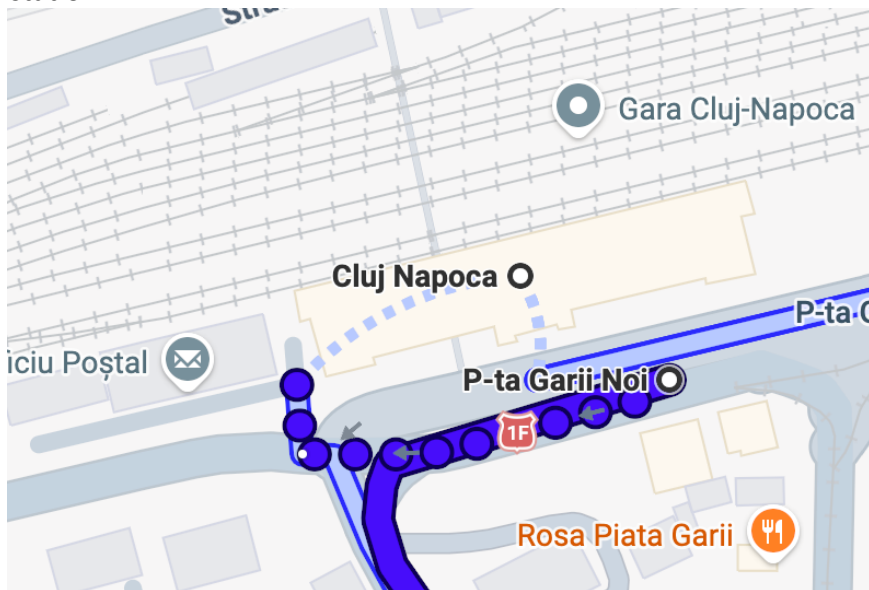

Hop on at this station:

Get off at this station and walk to UTCN HUB:

Option 2: Bus number 3,4,5, or 35: Take the bus from the station just outside the train station, get off at I.P. Voitesti Sud station (4 min walk + 3 stops + 6 min walk).

<https://ctpcj.ro/index.php/ro/orare-linii/linii-urbane/linia3>

<https://ctpcj.ro/index.php/ro/orare-linii/linii-urbane/linia-4>

<https://ctpcj.ro/index.php/ro/orare-linii/linii-urbane/linia-5>

<https://ctpcj.ro/index.php/ro/orare-linii/linii-urbane/linia-35>.

Hop on at this station:

Get off at this station and walk to UTCN HUB:

Option 3: Tram number 101. Take the tram from the station outside the train station, get off at Opera Maghiară station (2 stations + 6 min walk). <https://ctpcj.ro/index.php/ro/orare-linii/linii-urbane/linia101>.

Hop on this station:

Get off at this station and walk to UTCN HUB: