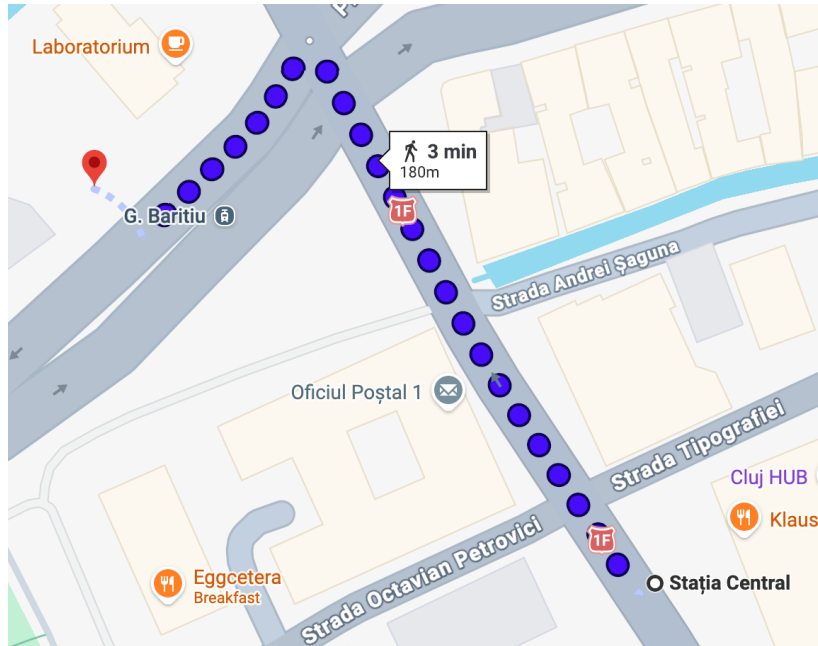

Hop on at the airport

Get off and walk to UTCN HUB:

Option 2: Bus number 8. Take the bus from the station just outside the airport, get off at Piața “Mihai Viteazu” station (2 min walk + 12 stops + 4 min walk). <https://ctpcj.ro/index.php/ro/orare-linii/linii-urbane/linia-8>.

Hop on at this station:

Get off and walk to UTCN:

Option 3: Bus number 5: Take the bus from the station just outside the airport, get off at Central station (2 min walk + 13 stops + 3min walk). <https://ctpcj.ro/index.php/ro/orare-linii/linii-urbane/linia-5>.

Hop on at this station:

Get off and walk to UTCN HUB:

Directions from Cluj Napoca train station to UTCN Hub (1.3 – 1.5km)

1. Driving

2. Transit

Option 1: Bus number 9: Take the bus from the station just outside the train station, get off at Pod Traian station (4 min walk + 3 stops + 4 min walk). <https://ctpcj.ro/index.php/ro/orare-linii/linii-urbane/linia-9>.

Hop on at this station:

Get off at this station and walk to UTCN HUB:

Option 2: Bus number 3,4,5, or 35: Take the bus from the station just outside the train station, get off at I.P. Voitesti Sud station (4 min walk + 3 stops + 6 min walk).