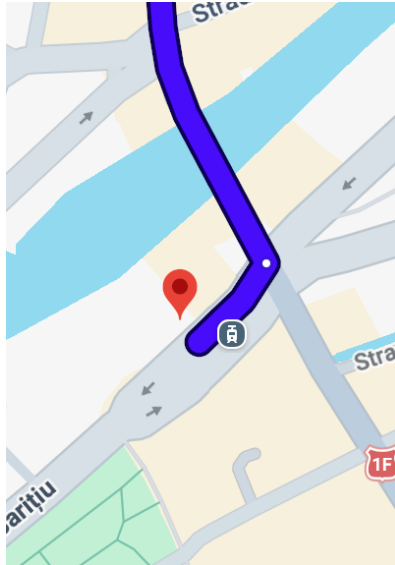

Hop on at the airport

Get off and walk to UTCN HUB:

Option 2: Bus number 8. Take the bus from the station just outside the airport, get off at Piața “Mihai Viteazu” station (2 min walk + 12 stops + 4 min walk). <https://ctpcj.ro/index.php/ro/orare-linii/linii-urbane/linia-8>.

Hop on at this station:

Get off and walk to UTCN:

Option 3: Bus number 5: Take the bus from the station just outside the airport, get off at Central station (2 min walk + 13 stops + 3min walk). <https://ctpcj.ro/index.php/ro/orare-linii/linii-urbane/linia-5>.

Hop on at this station:

Get off and walk to UTCN HUB:

Directions from Cluj Napoca train station to UTCN Hub (1.3 – 1.5km)

1. Driving

2. Transit

Option 1: Bus number 9: Take the bus from the station just outside the train station, get off at Pod Traian station (4 min walk + 3 stops + 4 min walk). <https://ctpcj.ro/index.php/ro/orare-linii/linii-urbane/linia-9>.

Hop on at this station:

Get off at this station and walk to UTCN HUB:

Option 2: Bus number 3,4,5, or 35: Take the bus from the station just outside the train station, get off at I.P. Voitesti Sud station (4 min walk + 3 stops + 6 min walk).