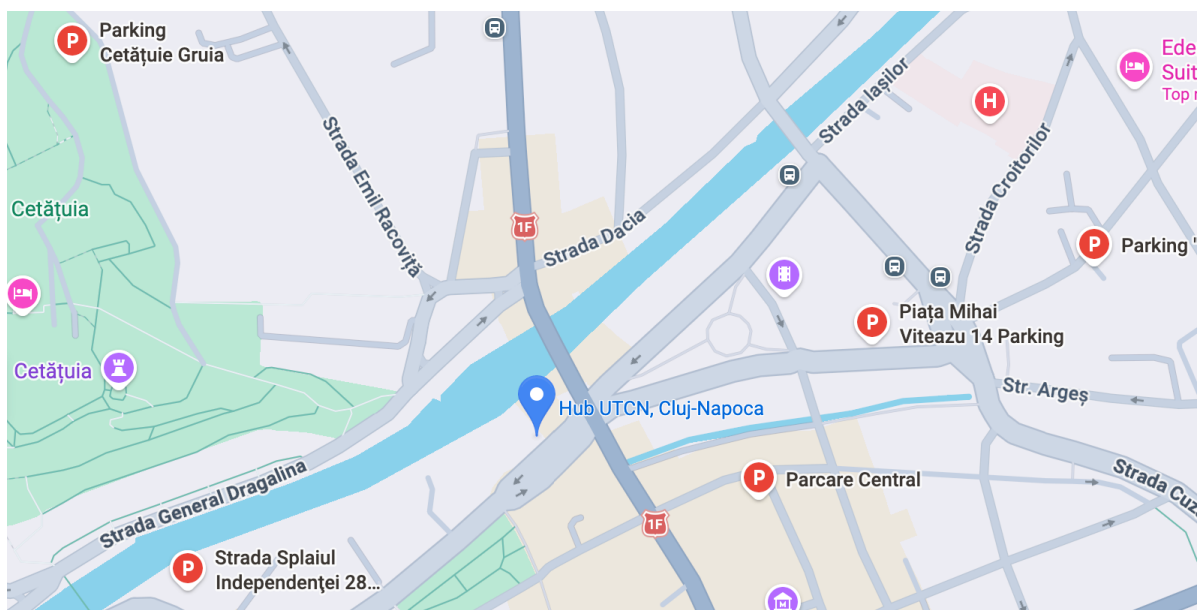

Directions from Cluj Napoca "Avram Iancu" International Airport to UTCN Hub (8.5 – 9km)

1. Driving

Please take into consideration that there is no parking space at the venue! Consider the parking lots nearby, as seen below (marked with a red circle and P):

2. Transit

Option 1: Express bus A1E. Take the bus just outside the airport terminal and get off at Central station (8 stations + 3 min walk). <https://ctpcj.ro/index.php/ro/orare-linii/linii-urbane/linia-a1>.

Hop on at the airport

Get off and walk to UTCN HUB:

Option 2: Bus number 8. Take the bus from the station just outside the airport, get off at Piața “Mihai Viteazu” station (2 min walk + 12 stops + 4 min walk). <https://ctpcj.ro/index.php/ro/orare-linii/linii-urbane/linia-8>.

Hop on at this station:

Get off at this station and walk to UTCN HUB:

Option 2: Bus number 3,4,5, or 35: Take the bus from the station just outside the train station, get off at I.P. Voitesti Sud station (4 min walk + 3 stops + 6 min walk).