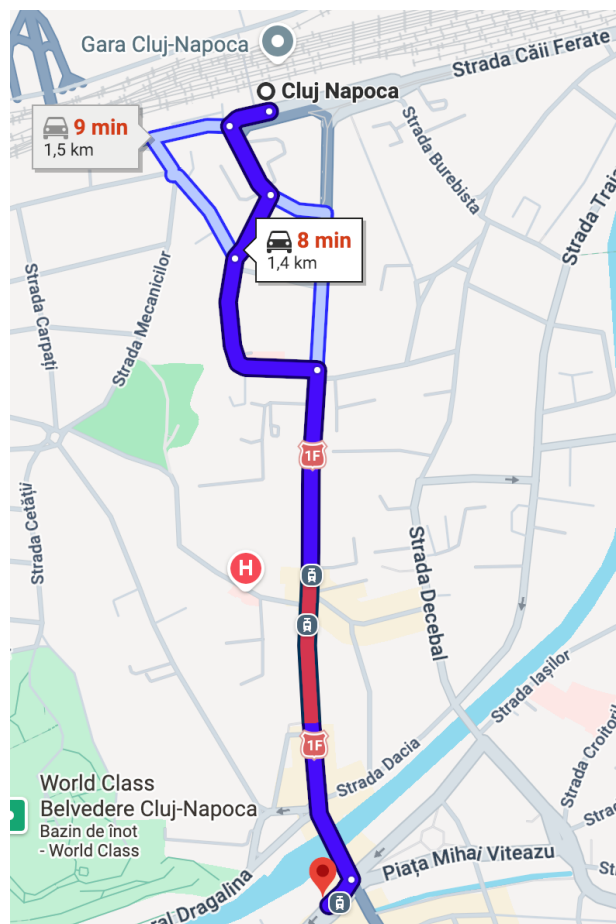

Hop on at the airport

Get off and walk to UTCN HUB:

Option 2: Bus number 8. Take the bus from the station just outside the airport, get off at Piața “Mihai Viteazu” station (2 min walk + 12 stops + 4 min walk). <https://ctpcj.ro/index.php/ro/orare-linii/linii-urbane/linia-8>.

Hop on at this station:

Get off and walk to UTCN:

Option 3: Bus number 5: Take the bus from the station just outside the airport, get off at Central station (2 min walk + 13 stops + 3min walk). <https://ctpcj.ro/index.php/ro/orare-linii/linii-urbane/linia-5>.

Hop on at this station:

Get off and walk to UTCN HUB:

Directions from Cluj Napoca train station to UTCN Hub (1.3 – 1.5km)

1. Driving

2. Transit

Option 1: Bus number 9: Take the bus from the station just outside the train station, get off at Pod Traian station (4 min walk + 3 stops + 4 min walk). <https://ctpcj.ro/index.php/ro/orare-linii/linii-urbane/linia-9>.

Hop on at this station:

Get off at this station and walk to UTCN HUB:

Option 2: Bus number 3,4,5, or 35: Take the bus from the station just outside the train station, get off at I.P. Voitesti Sud station (4 min walk + 3 stops + 6 min walk).