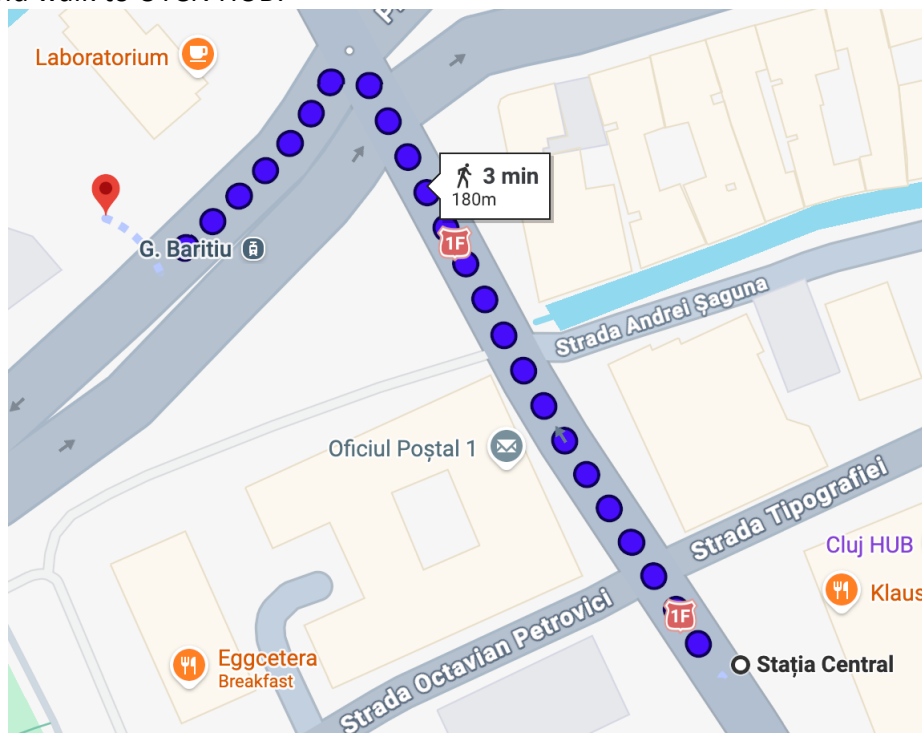

Directions from Cluj Napoca "Avram Iancu" International Airport to UTCN Hub (8.5 – 9km)

1. Driving

Please take into consideration that there is no parking space at the venue! Consider the parking lots nearby, as seen below (marked with a red circle and P):

2. Transit

Option 1: Express bus A1E. Take the bus just outside the airport terminal and get off at Central station (8 stations + 3 min walk). <https://ctpcj.ro/index.php/ro/orare-linii/linii-urbane/linia-a1>.

Hop on at the airport

Get off and walk to UTCN HUB:

Option 2: Bus number 8. Take the bus from the station just outside the airport, get off at Piața “Mihai Viteazu” station (2 min walk + 12 stops + 4 min walk). <https://ctpcj.ro/index.php/ro/orare-linii/linii-urbane/linia-8>.

Hop on at this station:

Get off at this station and walk to UTCN HUB:

Option 2: Bus number 3,4,5, or 35: Take the bus from the station just outside the train station, get off at I.P. Voitesti Sud station (4 min walk + 3 stops + 6 min walk).