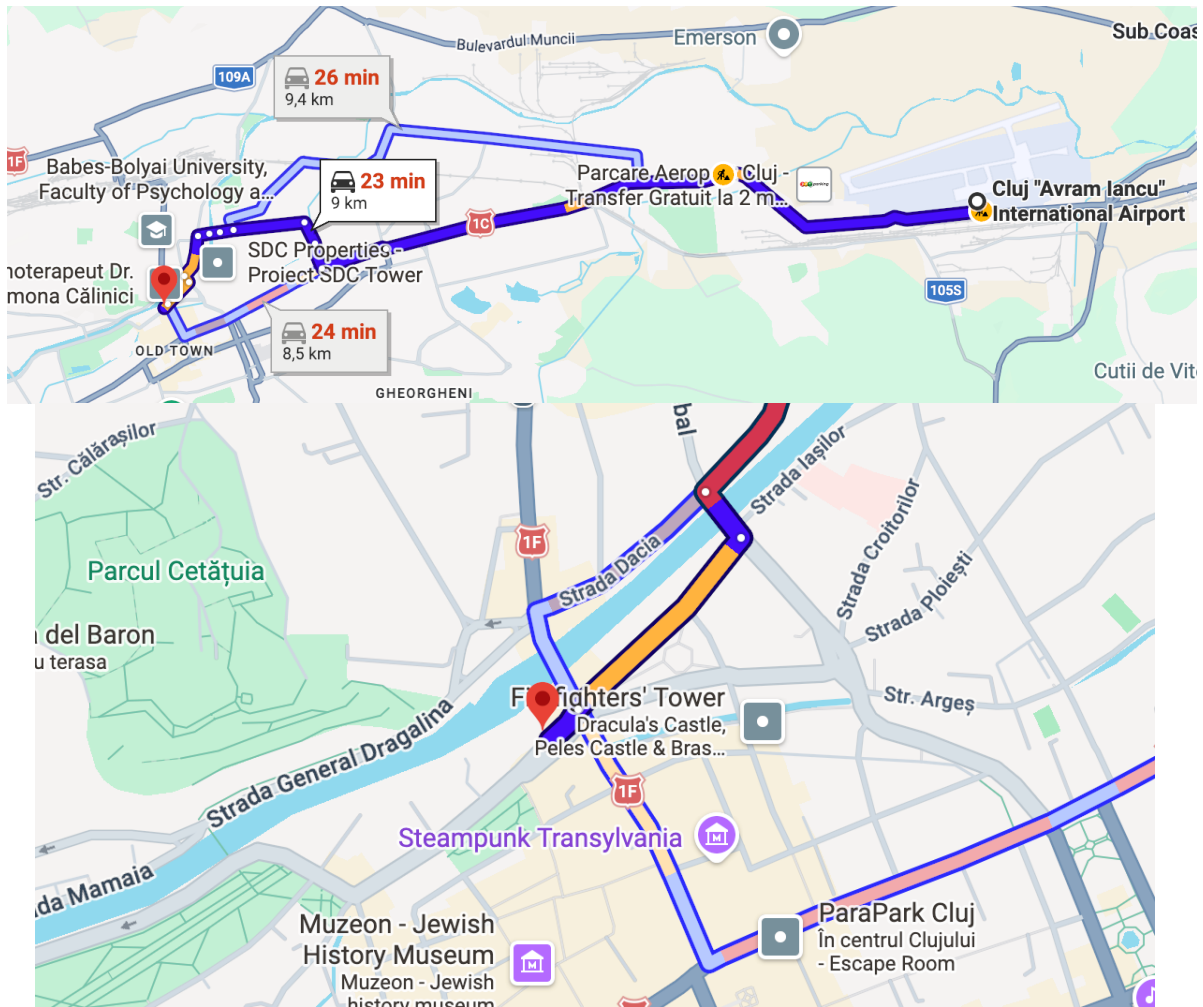

Directions from Cluj Napoca "Avram Iancu" International Airport to UTCN Hub (8.5 – 9km)

1. Driving

Please take into consideration that there is no parking space at the venue! Consider the parking lots nearby, as seen below (marked with a red circle and P):

2. Transit

Option 1: Express bus A1E. Take the bus just outside the airport terminal and get off at Central station (8 stations + 3 min walk). <https://ctpcj.ro/index.php/ro/orare-linii/linii-urbane/linia-a1>.

Hop on at the airport

Get off and walk to UTCN HUB:

Option 2: Bus number 8. Take the bus from the station just outside the airport, get off at Piața “Mihai Viteazu” station (2 min walk + 12 stops + 4 min walk). <https://ctpcj.ro/index.php/ro/orare-linii/linii-urbane/linia-8>.

Hop on at this station:

Get off at this station and walk to UTCN HUB:

Option 2: Bus number 3,4,5, or 35: Take the bus from the station just outside the train station, get off at I.P. Voitesti Sud station (4 min walk + 3 stops + 6 min walk).