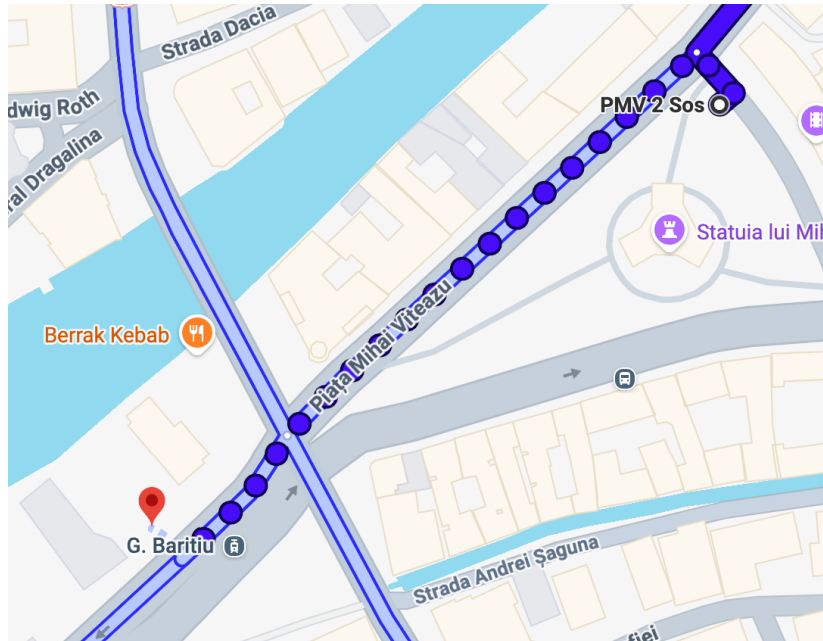

2. Transit

Option 1: Express bus A1E. Take the bus just outside the airport terminal and get off at Central station (8 stations + 3 min walk). <https://ctpcj.ro/index.php/ro/orare-linii/linii-urbane/linia-a1>.

Hop on at the airport

Get off and walk to UTCN HUB:

Option 2: Bus number 8. Take the bus from the station just outside the airport, get off at Piața “Mihai Viteazu” station (2 min walk + 12 stops + 4 min walk). <https://ctpcj.ro/index.php/ro/orare-linii/linii-urbane/linia-8>.

Hop on at this station:

Get off and walk to UTCN:

Option 3: Bus number 5: Take the bus from the station just outside the airport, get off at Central station (2 min walk + 13 stops + 3min walk). <https://ctpcj.ro/index.php/ro/orare-linii/linii-urbane/linia-5>.

Hop on at this station:

Get off at this station and walk to UTCN HUB:

Option 2: Bus number 3,4,5, or 35: Take the bus from the station just outside the train station, get off at I.P. Voitesti Sud station (4 min walk + 3 stops + 6 min walk).